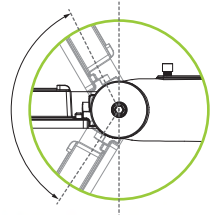

LED Street Lantern

with SIRIM Approved

100W & 150W

50000 HRS
LONG SERVICE LIFE

IP65
WEATHERPROOF

SIRIM
CERTIFIED TO: IEC 60598-1:2014
IEC 60598-2-1:1979
CERTIFICATION NO.: P0262019

Specification:

Model	DSL-100W-3000K/5000K	DSL-150W-3000K/5000K
Power	100W	150W
Luminous Flux	10000Lm	15000Lm
Voltage	AC 100-240V 50/60Hz	
Power Factor	≥70	
RA	>0.9	
Life Span	50,000Hrs	
Beam Angle	70° x 140°	
Material	aluminium	
Chip	SMD type	
Protection Rank	IP65	
CCT	3000K - warm white / 5000K - daylight	

Dimension:

Adjustable Angle:

120°

Packaging :