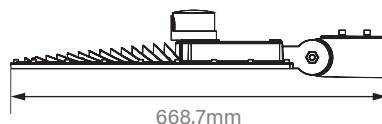

LED Street Lantern

with SIRIM Approved

100W & 150W

50000 HRS
LONG SERVICE LIFE

IP65
WEATHERPROOF

SIRIM
CERTIFIED TO: IEC 60598-1:2014
IEC 60598-2-1:1979
CERTIFICATION NO.: P0262019

Specification:

Model	DSL-100W-3000K/5000K	DSL-150W-3000K/5000K
Power	100W	150W
Luminous Flux	10000Lm	15000Lm
Voltage	AC 100-240V 50/60Hz	
Power Factor	≥70	
RA	>0.9	
Life Span	50,000Hrs	
Beam Angle	70° x 140°	
Material	aluminium	
Chip	SMD type	
Protection Rank	IP65	
CCT	3000K - warm white / 5000K - daylight	

Dimension:

Adjustable Angle:

120°

Packaging :