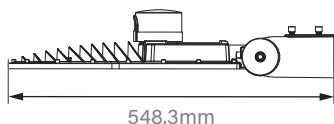

LED Street Lantern

with SIRIM Approved

100W & 150W

50000 HRS
LONG SERVICE LIFE

IP65
WEATHERPROOF

SIRIM
CERTIFIED TO: IEC 60598-1:2014
IEC 60598-2-1:1979
CERTIFICATION NO.: P0262019

Specification:

Model	DSL-100W-3000K/5000K	DSL-150W-3000K/5000K
Power	100W	150W
Luminous Flux	10000Lm	15000Lm
Voltage	AC 100-240V 50/60Hz	
Power Factor	≥70	
RA	>0.9	
Life Span	50,000Hrs	
Beam Angle	70° x 140°	
Material	aluminium	
Chip	SMD type	
Protection Rank	IP65	
CCT	3000K - warm white / 5000K - daylight	

Dimension:

Adjustable Angle:

120°

Packaging :