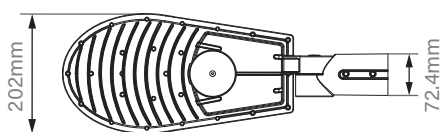

LED Street Lantern

with SIRIM Approved

100W & 150W

50000 HRS
LONG SERVICE LIFE

IP65
WEATHERPROOF

SIRIM
CERTIFIED TO: IEC 60598-1:2014
IEC 60598-2-1:1979
CERTIFICATION NO.: P0262019

Specification:

Model	DSL-100W-3000K/5000K	DSL-150W-3000K/5000K
Power	100W	150W
Luminous Flux	10000Lm	15000Lm
Voltage	AC 100-240V 50/60Hz	
Power Factor	≥70	
RA	>0.9	
Life Span	50,000Hrs	
Beam Angle	70° x 140°	
Material	aluminium	
Chip	SMD type	
Protection Rank	IP65	
CCT	3000K - warm white / 5000K - daylight	

Dimension:

Adjustable Angle:

120°

Packaging :