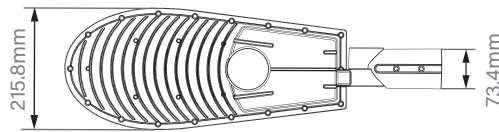

LED Street Lantern

with SIRIM Approved

100W & 150W

50000 HRS
LONG SERVICE LIFE

IP65
WEATHERPROOF

SIRIM
CERTIFIED TO: IEC 60598-1:2014
IEC 60598-2-1:1979
CERTIFICATION NO.: P0262019

Specification:

Model	DSL-100W-3000K/5000K	DSL-150W-3000K/5000K
Power	100W	150W
Luminous Flux	10000Lm	15000Lm
Voltage	AC 100-240V 50/60Hz	
Power Factor	≥70	
RA	>0.9	
Life Span	50,000Hrs	
Beam Angle	70° x 140°	
Material	aluminium	
Chip	SMD type	
Protection Rank	IP65	
CCT	3000K - warm white / 5000K - daylight	

Dimension:

Adjustable Angle:

120°

Packaging :