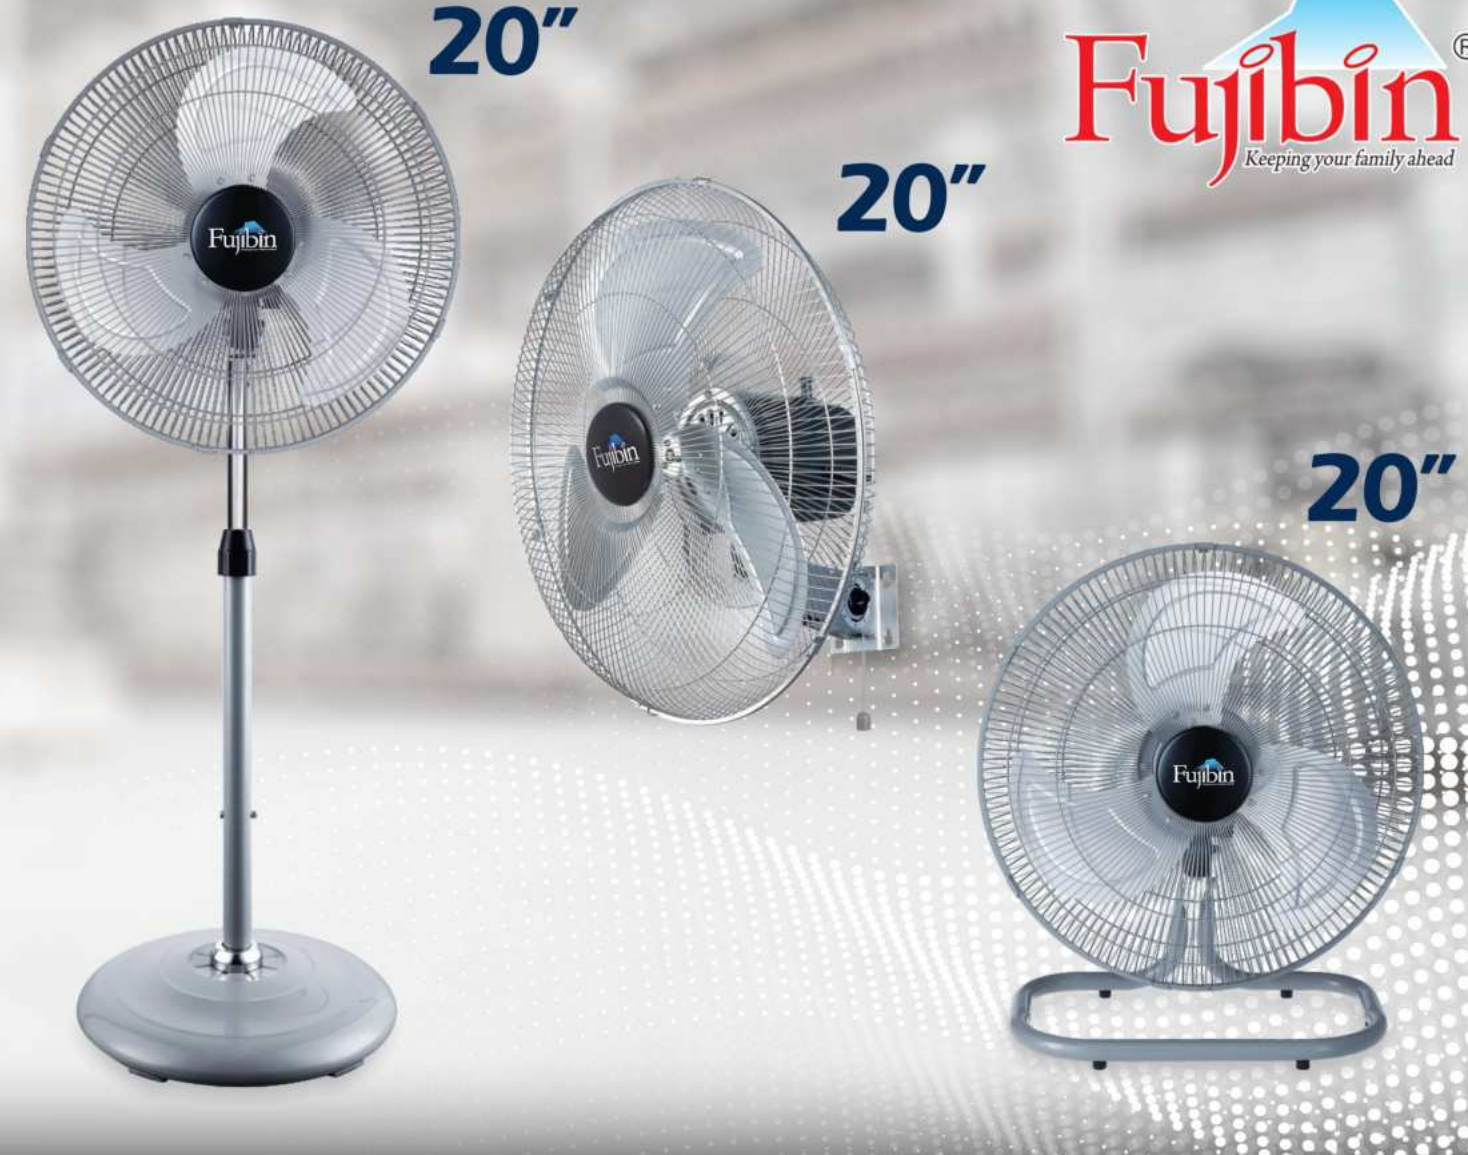

PRODUCT SPECIFICATION

STANDING FAN

SILVER BODY
(ALUMINIUM 3 BLADE)

FBS - 20	
SIZE	20"
VOLTAGE	220-240V/50Hz
POWER	130 W
RPM	1350
AIR VOLUME	5000 m³/h
NOISE	60dB

WALL FAN

SILVER BODY
(ALUMINIUM 3 BLADE)

FBW - 20	
SIZE	20"
VOLTAGE	220-240V/50Hz
POWER	130 W
RPM	1380
AIR VOLUME	5000 m³/h
NOISE	60 dB

FLOOR FAN

SILVER BODY
(ALUMINIUM 3 BLADE)

FBP - 20	
SIZE	20"
VOLTAGE	220-240V/50Hz
POWER	130 W
RPM	1380
AIR VOLUME	5000 m³/h
NOISE	60 dB