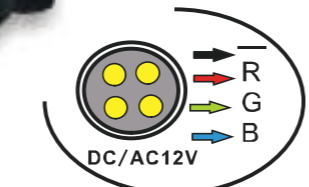

12VOLT WIFI REMOTE CONTROLLER

Provides A Simple Waterproof Tool-free Connection From Transformer To 12Volt RGB Lighting

Add a new dimension to your pond or landscape by bringing it to life at night. The newest lighting addition is energy-efficient, yet powerful and colorful enough to light beautify a tree or large portion of your water garden.

- One remote controller can connect many LED lights
- Wireless intuitive touch remote control
- Effective receiving distance nearly 100M

12VOLT REMOTE CONTROLLER-RGB

RF433MHz

NEW

One remote controller can connect many LED lights

KT07

Input power: AC/DC 12V
Waterproof Grade: IP68
Cable: VDE/H05RN-F, 2X1.0mm² /3M
Power : 60Watt
Temperature of work place: -15°C ~+60°C
Life span: 30000 hours

WIFI REMOTE CONTROLLER

NEW

Model NO. : WIFI-02

Input power: AC/DC 12V
Waterproof Grade: IP68
Cable: VDE/H05RN-F, 2X1.0mm² /1M
Power :60Watt
Temperature of work place: -15°C ~+60°C
Life span: 30000 hours

Wifi

APP WIFI REMOTE CONTROLLER

1. Working Voltage : AC/DC 12V
2. Output channel: Can be used 3 channel
3. Output current : RGB, 5Ax3
4. Connect method : Waterproof Common anode
5. Dimension: L130x5W95xH40mm, remote control distance:20 meters at outdoor
6. Connect way : V+, R, G, B for LED Light, V+, V- for Power supply , ANT for Wifi signal reception.

16 Million Colors

Smartphone Control

Sync Control by Group

Custom mode

Timer Mode

Light Dancing with Music

Typical Application: