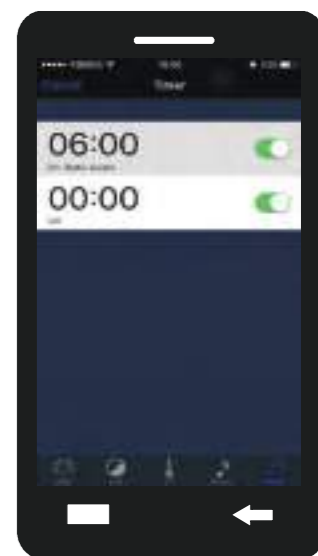

12VOLT WIFI REMOTE CONTROLLER

Provides A Simple Waterproof Tool-free Connection From Transformer To 12Volt RGB Lighting

Add a new dimension to your pond or landscape by bringing it to life at night. The newest lighting addition is energy-efficient, yet powerful and colorful enough to light beautify a tree or large portion of your water garden.

- One remote controller can connect many LED lights
- Wireless intuitive touch remote control
- Effective receiving distance nearly 100M

12VOLT REMOTE CONTROLLER-RGB

RF433MHz

NEW

One remote controller can connect many LED lights

KT07

Input power: AC/DC 12V
Waterproof Grade: IP68
Cable: VDE/H05RN-F, 2X1.0mm² /3M
Power : 60Watt
Temperature of work place: -15°C ~+60°C
Life span: 30000 hours

WIFI REMOTE CONTROLLER

NEW

Model NO. : WIFI-02

Input power: AC/DC 12V
Waterproof Grade: IP68
Cable: VDE/H05RN-F, 2X1.0mm² /1M
Power :60Watt
Temperature of work place: -15°C ~+60°C
Life span: 30000 hours

Wifi

APP WIFI REMOTE CONTROLLER

1. Working Voltage : AC/DC 12V
2. Output channel: Can be used 3 channel
3. Output current : RGB, 5Ax3
4. Connect method : Waterproof Common anode
5. Dimension: L130x5W95xH40mm, remote control distance:20 meters at outdoor
6. Connect way : V+, R, G, B for LED Light, V+, V- for Power supply , ANT for Wifi signal reception.

16 Million Colors

Smartphone Control

Sync Control by Group

Custom mode

Timer Mode

Light Dancing with Music

Typical Application: