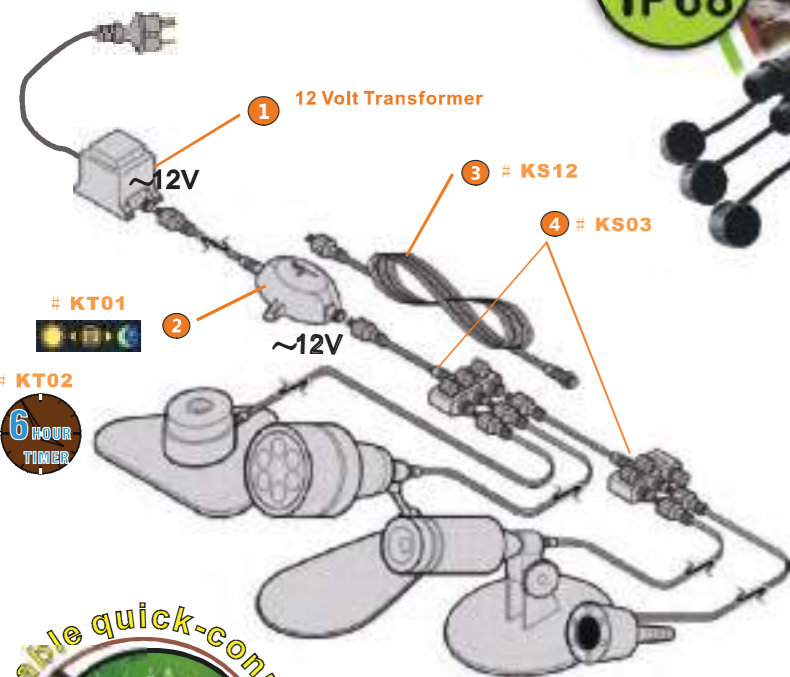

12 VOLT SINGLE COLOUR & AUTOMATIC COLOUR CHANGING LIGHT COMPONENTS

WATERPROOF CORD ASSEMBLED AND ACCESSORIES

The extension cable allows for simple extension of Alpha led lighting is ideal for use with our manual 12 Volt transformers and can be chained together to attach additional fixtures.

- For use with garden 12 volt LED lighting system
- No need to cut wires
- With a simple and quick connection, extension cord provides water tight seal