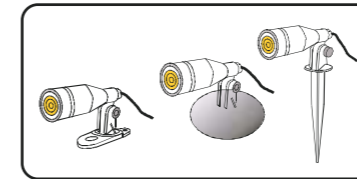

3x1 Watt

KM0907W-3

Measures: $\phi 30 \times 70 \text{mm}$
Input Power: AC 12V
Working Power: 3x1 Watt
Waterproof Grade: IP68
Light Cable: VDE/H05RN-F (2x1.0mm²) 3x2.5M
LED Brand Name: Canyon/ Purul
Color Temperature: Warm White (3000k)
Lumen: 3x60Lm (Warm White)
Beam Angle: 45°
Temperature Of Work Place: -15°C ~ +60°C
Life Span: 20000 Hours