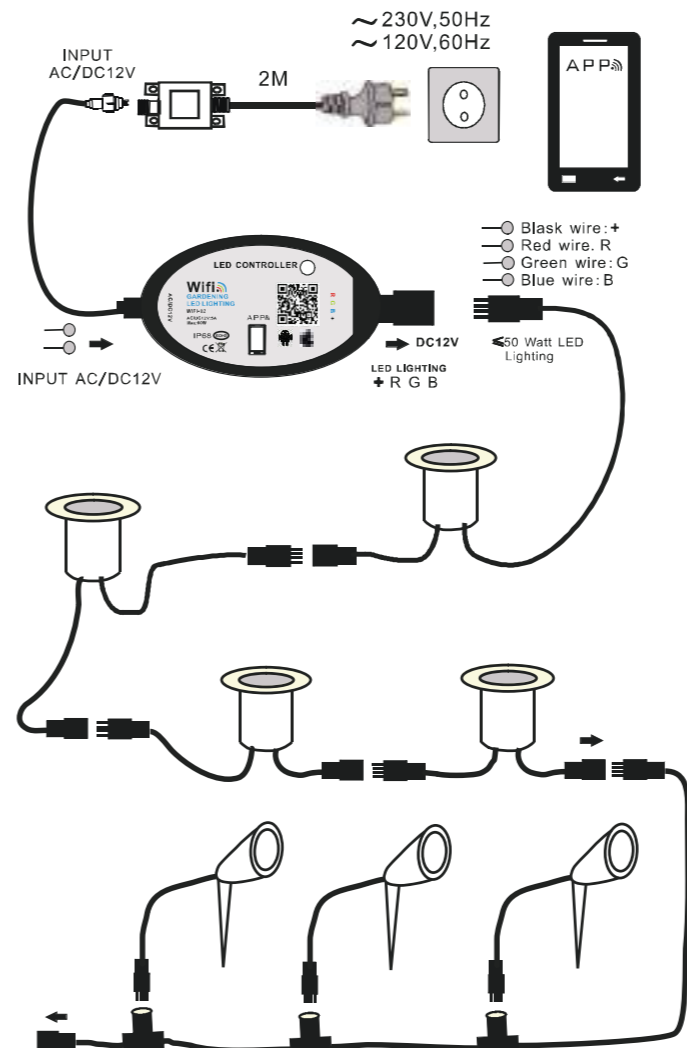

12VOLT WIFI REMOTE CONTROLLER

Provides A Simple Waterproof Tool-free Connection From Transformer To 12Volt RGB Lighting

Add a new dimension to your pond or landscape by bringing it to life at night. The newest lighting addition is energy-efficient, yet powerful and colorful enough to light beautify a tree or large portion of your water garden.

- One remote controller can connect many LED lights
- Wireless intuitive touch remote control
- Effective receiving distance nearly 100M

12VOLT REMOTE CONTROLLER-RGB

RF433MHz

NEW

One remote controller can connect many LED lights

KT07

Input power: AC/DC 12V
Waterproof Grade: IP68
Cable: VDE/H05RN-F, 2X1.0mm² /3M
Power : 60Watt
Temperature of work place: -15°C ~+60°C
Life span: 30000 hours

WIFI REMOTE CONTROLLER

NEW

Model NO. : WIFI-02

Input power: AC/DC 12V
Waterproof Grade: IP68
Cable: VDE/H05RN-F, 2X1.0mm² /1M
Power :60Watt
Temperature of work place: -15°C ~+60°C
Life span: 30000 hours

Wifi

APP WIFI REMOTE CONTROLLER

1. Working Voltage : AC/DC 12V
2. Output channel: Can be used 3 channel
3. Output current : RGB, 5Ax3
4. Connect method : Waterproof Common anode
5. Dimension: L130x5W95xH40mm, remote control distance:20 meters at outdoor
6. Connect way : V+, R, G, B for LED Light, V+, V- for Power supply , ANT for Wifi signal reception.

16 Million Colors

Smartphone Control

Sync Control by Group

Custom mode

Timer Mode

Light Dancing with Music

Typical Application: