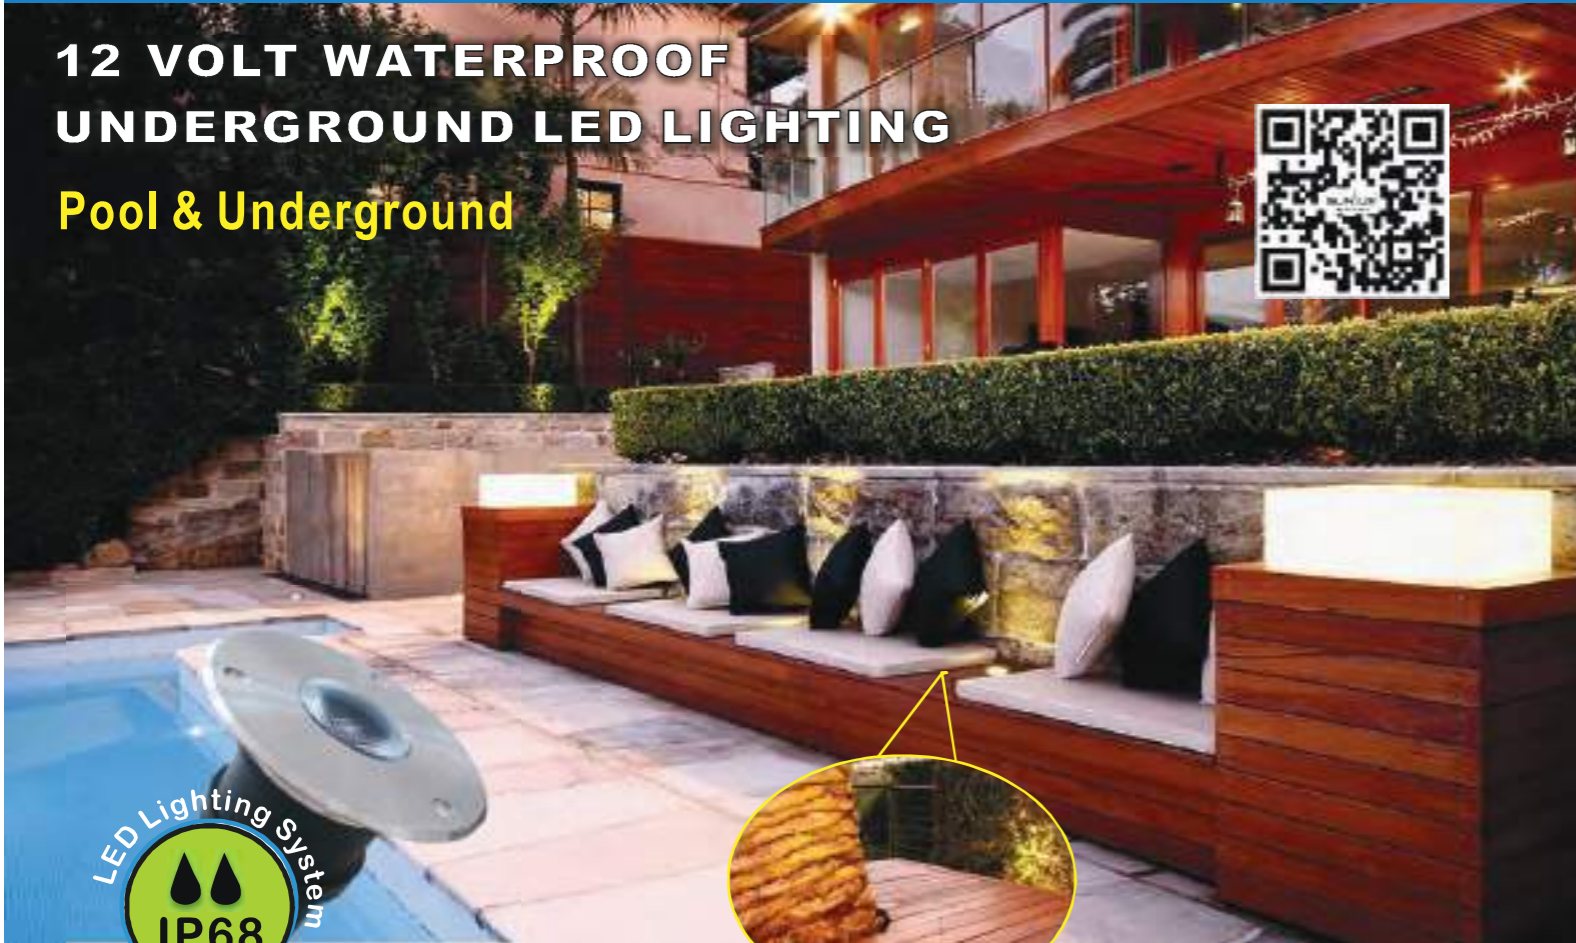

12 VOLT WATERPROOF UNDERGROUND LED LIGHTING

Pool & Underground