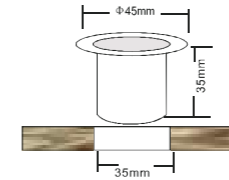

1-WATT 12 VOLT WATERPROOF UNDERGROUND LED LIGHTING