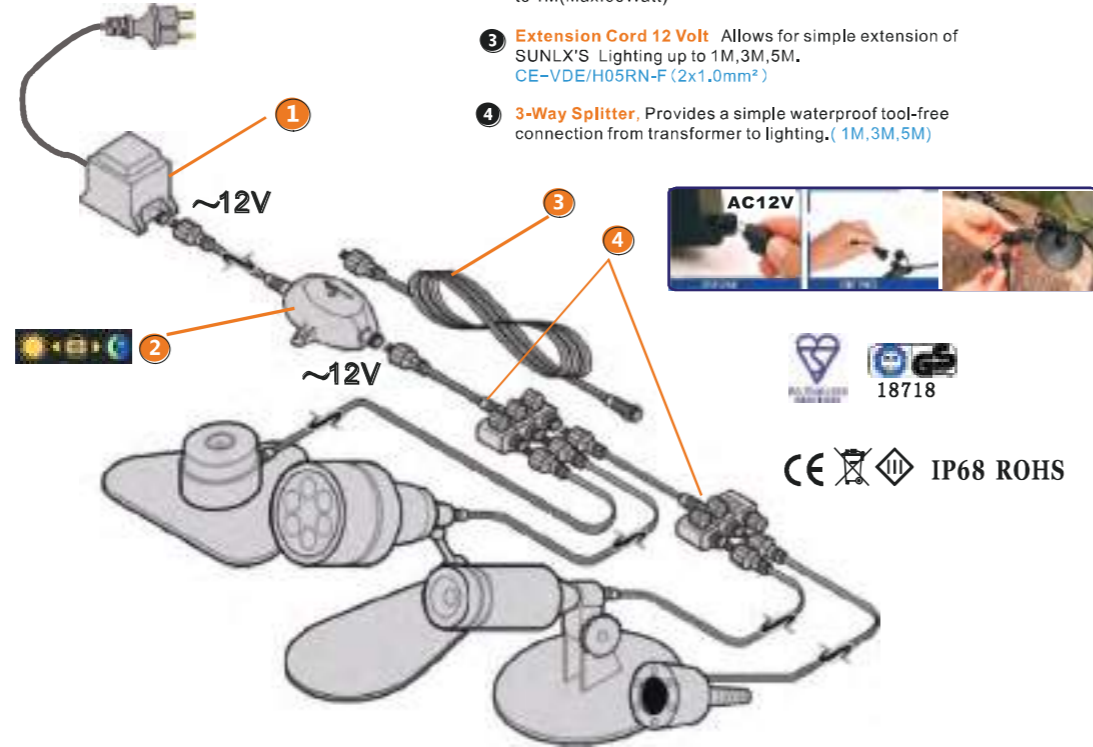

1. 1 **Manual 12 Volt Transformer** With female quick-connect. The transformer is what provides safe low-voltage power to the lighting system (6Watt, 12Watt, 21Watt, 30Watt, 4Watt, 60Watt, 80Watt, 100Watt, 150Watt) 230V~50Hz/BS
2. 2 **PhotoCell 12 Volt** Switches the lights on at dusk and off at dawn to 1M(Max:60Watt)
3. 3 **Extension Cord 12 Volt** Allows for simple extension of SUNLX'S Lighting up to 1M, 3M, 5M. CE-VDE/H05RN-F (2x1.0mm²)
4. 4 **3-Way Splitter**, Provides a simple waterproof tool-free connection from transformer to lighting. (1M, 3M, 5M)