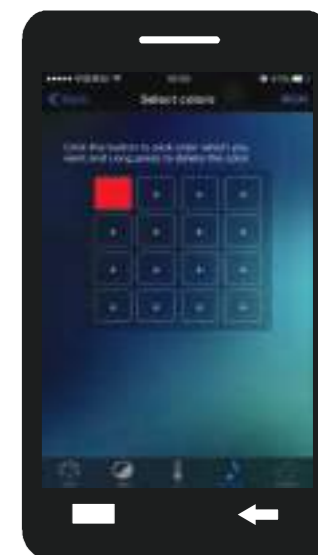

16 Million Colors

Smartphone Control

Sync Control by Group

Custom mode

Timer Mode

Light Dancing with Music

Typical Application:

Wifi & Remote LED Lighting