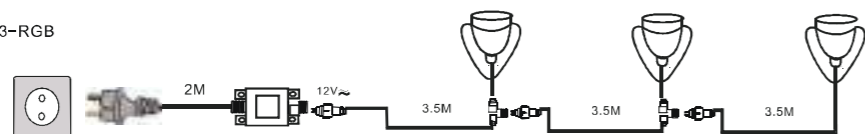

12 VOLT AUTOMATIC COLOUR CHANGING LED WALL WASHERS

3-WATT AUTOMATIC COLOUR CHANGING WATERPROOF LED LIGHTING

12VOLT LOW VOLTAGE LED LIGHTS
BRASS FLOODLIGHT

K10002EB-RGB

Measures: ϕ 42X95mm
Input Power: AC 12V
LED chip type and brand: EOILED540nm
Dominat Wavelength: R-625nm, G-525nm, B-470nm
Lumen: R-125LM, G-200LM, B-100LM
Light Cable: VDE/H05RN-F (2x1.0mm²) 3.5M
Temperature Of Work Place: -15°C ~ +80°C
Life Span: 30000 Hours
LED Exchangeable Bulb: # ALA097SW

18-WATT AUTOMATIC COLOUR CHANGING WATERPROOF LED LIGHTING

12VOLT LOW VOLTAGE LED LIGHTS
BRASS FLOODLIGHT

#K10004EB-RGB

Measures: ϕ 70X160mm
Input Power: AC 12V
LED chip type and brand: EOILED540nm
Dominat Wavelength: R-625nm, G-525nm, B-470nm
Lumen: R-125LM, G-200LM, B-100LM
Working Power: 9 Watt
Light Cable: VDE/H05RN-F (2x1.0mm²) 3.5M
Life Span: 20000 Hours
LED Exchangeable Bulb: # ALA022-RGB

18-WATT AUTOMATIC COLOUR CHANGING WATERPROOF LED LIGHTING

12VOLT LOW VOLTAGE LED LIGHTS
BRASS FLOODLIGHT

#K10005EB-RGB

Measures: ϕ 82X160mm
Input Power: AC 12V
LED chip type and brand: EOILED540nm
Dominat Wavelength: R-625nm, G-525nm, B-470nm
Lumen: R-125LM, G-200LM, B-100LM
Light Cable: VDE/H05RN-F (2x1.0mm²) 3.5M
Life Span: 20000 Hours
LED Exchangeable Bulb: # ALA023-RGB

- Can control LED with different colour at a time or a single colour by wireless remote controller
- Fixtures can be divided to professional-grade aluminum metal and anti-corrosion PVC
- LED's saves 85-90% electrical cost compared to halogen lights
- With good resistance to acid, alkali, and corroded, PVC can be widely used in saltwater applications.

SUN LUX^{TM}
Brighten Your Life

18-WATT AUTOMATIC COLOUR CHANGING WATERPROOF LED WALL WASHERS

PVC
Anti Corrosion
Acid Resistant
Alkali Resistant

R807BPM1