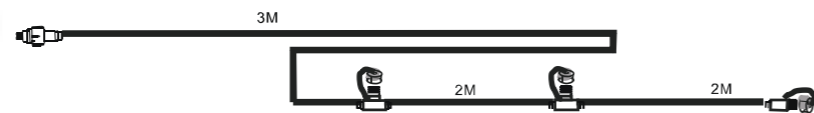

EXTENSION CABLE QUICK-CONNECTS AT 3 INTERVALS

Provides A Simple Waterproof Tool-free Connection From Remote To RGB Lighting

Waterproof Grade: Ip68
Cable: CE-VDE/H05RN-F (4x0.5mm²)
Temperature of work place: -15°C ~+60°C