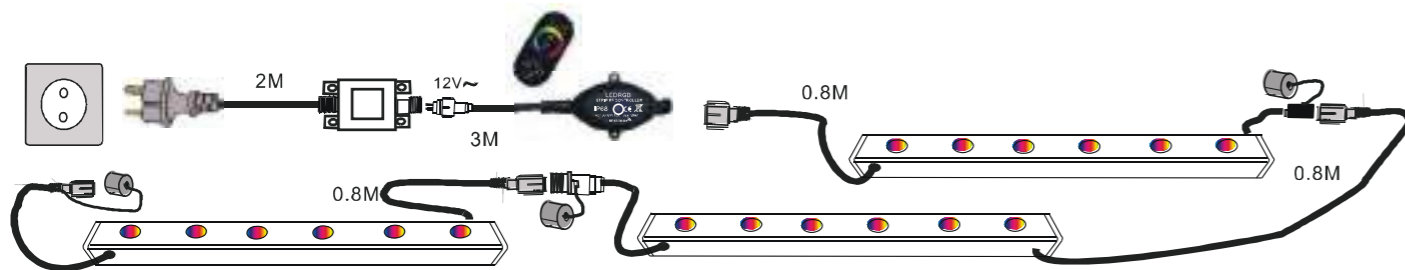

Provides A Simple Waterproof Tool-free Connection From Transformer To 12Volt RGB Lighting

Add a new dimension to your pond or landscape by bringing it to life at night. The newest lighting addition is energy-efficient, yet powerful and colorful enough to light beautify a tree or large portion of your water garden.

- One remote controller can connect many LED lights
- Wireless intuitive touch remote control
- Effective receiving distance nearly 100M