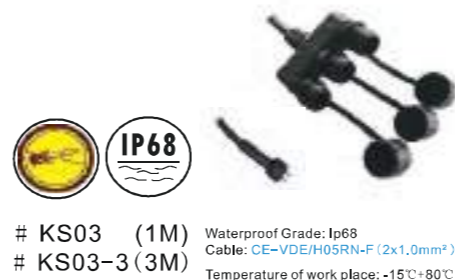

KT02

1M 3-WAY SPLITTER

Provides A Simple Waterproof Tool-free Connection From Transformer To 12 Volt Lighting

1M 6-WAY SPLITTER

Provides A Simple Waterproof Tool-free Connection From Transformer To 12 Volt Lighting