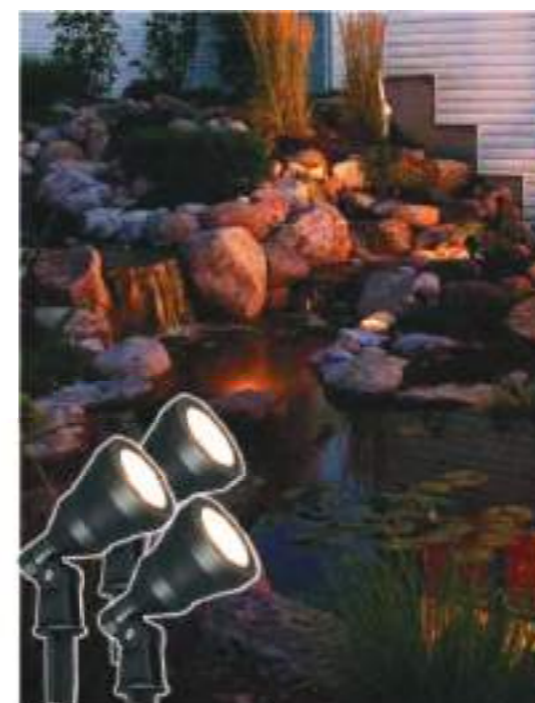

4-WATT POND AND LANDSCAPE LED LIGHT KIT

3x4 Watt

KM0909W-3

Measures: $\phi 54 \times 88 \text{mm}$
Input Power: AC 12V
Working Power: 3x4 Watt
Waterproof Grade: IP68
Light Cable: VDE/H05RN-F (2x1.0mm²) 3x2.5M
LED Brand Name: Canyon/ Purul
Color Temperature: Warm White (3000k)
Lumen: 3x340Lm (Warm White)
Beam Angle: 60°
Temperature Of Work Place: -15°C ~ +60°C
Life Span: 20000 Hours
LED Exchangeable Bulb: # KMA094SW