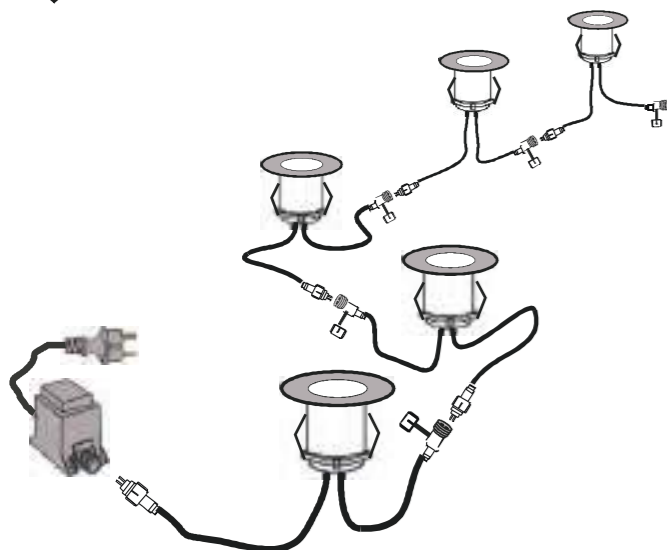

STAINLESS STEEL #304

3-WATT 12 VOLT OUTDOOR WATERPROOF LED LAWN LIGHT KIT

KL0910W-3

Measures: φ76X300mm
Input Power: AC 12V
Working Power: 3x3 Watt
Light Cable: VDE/H05RN-F (2x1.0mm²) 3x3M
Temperature Of Work Place: -15°C~+80°C
Life Span: 30000 Hours
LED Exchangeable Bulb: # KMA081SW

12 VOLT WATERPROOF UNDERGROUND LED LIGHTING

Pool & Underground

12 VOLT WATERPROOF UNDERGROUND LED LIGHTING

Waterproof LED lights' compact size and powerful output make it an extremely versatile fixture. With high seal ability, Underground light is reached the level of IP68 and ideal for swimming pool or waterfalls and can be used fully submersed or outside of the water.