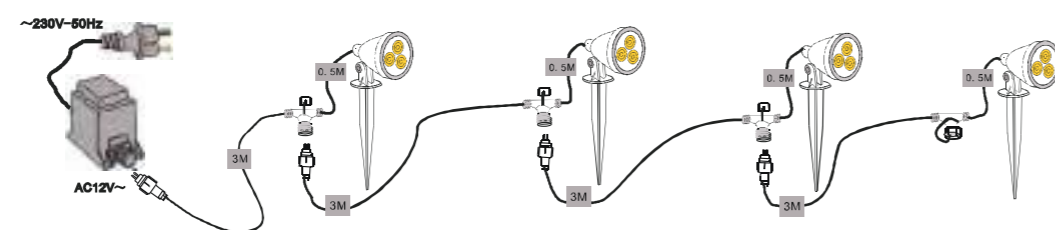

1. 1 **Manual 12 Volt Transformer** With female quick-connect. The transformer is what provides safe low-voltage power to the lighting system (6Watt, 12Watt, 21Watt, 30Watt, 4Watt, 60Watt, 80Watt, 100Watt, 150Watt) 230V~50Hz/BS
2. 2 **PhotoCell 12 Volt** Switches the lights on at dusk and off at dawn to 1M(Max:60Watt)
3. 3 **Extension Cord 12 Volt** Allows for simple extension of SUNLX'S Lighting up to 1M, 3M, 5M. CE-VDE/H05RN-F (2x1.0mm²)
4. 4 **3-Way Splitter**, Provides a simple waterproof tool-free connection from transformer to lighting. (1M, 3M, 5M)