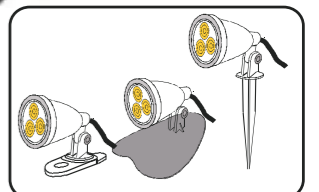

Spotlight

12 VOLT POND AND LANDSCAPE WATERPROOF LED LIGHTS KITS

POND AND LANDSCAPE LED LIGHTING KITS

12 VOLT LOW VOLTAGE LED WATERPROOF LIGHTS

Add a new dimension to your customer's pond by bringing it to life at night. With today's busy complete line of pond and landscape lighting, enjoying their water garden at night is easier than ever.

Sunlux's High Output LEDs Revolutionize Water Feature Lighting
Sunlux's LED light fixture designs provide a variety of nights capping design options.

Illuminate the pond above and below the surface, light a cascading waterfall from behind the falls, highlight the surface of a bubbling stream, and light the trees and landscape surrounding the water feature.

- LED's save 85-90% electrical cost compared to halogen lights
- 3000 Kelvin temperature, natural-looking white light
- LEDs last 10x longer than halogens, resulting in less cost and less time replacing burned-out bulbs
- Attractive architectural bronze fixtures are designed to last
- Can be used in both submerged and non-submerged applications
- Includes quick-connect system or can be hard-wired

1-WATT POND AND LANDSCAPE LED LIGHT KIT

3x1 Watt

KM0907W-3

Measures: $\phi 30 \times 70 \text{mm}$
Input Power: AC 12V
Working Power: 3x1 Watt
Waterproof Grade: IP68
Light Cable: VDE/H05RN-F (2x1.0mm²) 3x2.5M
LED Brand Name: Canyon/ Purul
Color Temperature: Warm White (3000k)
Lumen: 3x60Lm (Warm White)
Beam Angle: 45°
Temperature Of Work Place: -15°C ~ +60°C
Life Span: 20000 Hours

4-WATT POND AND LANDSCAPE LED LIGHT KIT

3x4 Watt

KM0909W-3