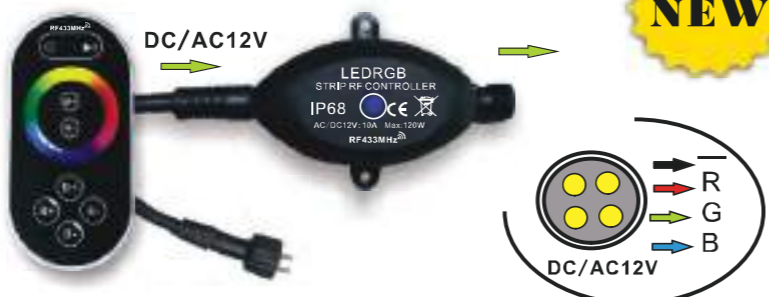

12VOLT WIFI REMOTE CONTROLLER

Provides A Simple Waterproof Tool-free Connection From Transformer To 12Volt RGB Lighting

Add a new dimension to your pond or landscape by bringing it to life at night. The newest lighting addition is energy-efficient, yet powerful and colorful enough to light beautify a tree or large portion of your water garden.

- One remote controller can connect many LED lights
- Wireless intuitive touch remote control
- Effective receiving distance nearly 100M

12VOLT REMOTE CONTROLLER-RGB

RF433MHz

NEW

One remote controller can connect many LED lights