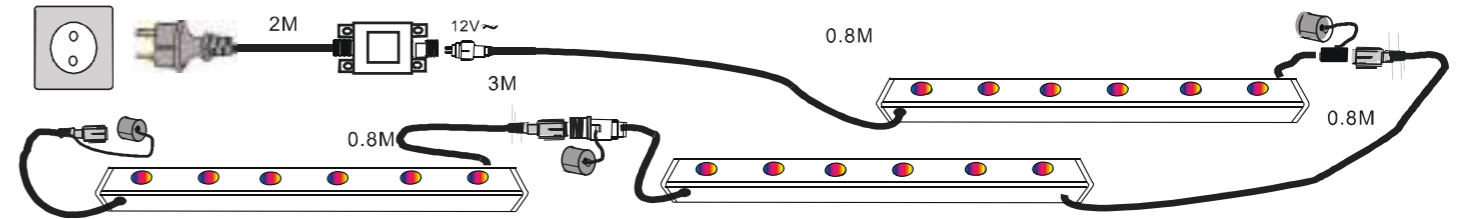

- Can control LED with different colour at a time or a single colour by wireless remote controller
- Fixtures can be divided to professional-grade aluminum metal and anti-corrosion PVC
- LED's saves 85-90% electrical cost compared to halogen lights
- With good resistance to acid, alkali, and corroded, PVC can be widely used in saltwater applications.

SUN LUX^{TM}
Brighten Your Life

18-WATT AUTOMATIC COLOUR CHANGING WATERPROOF LED WALL WASHERS