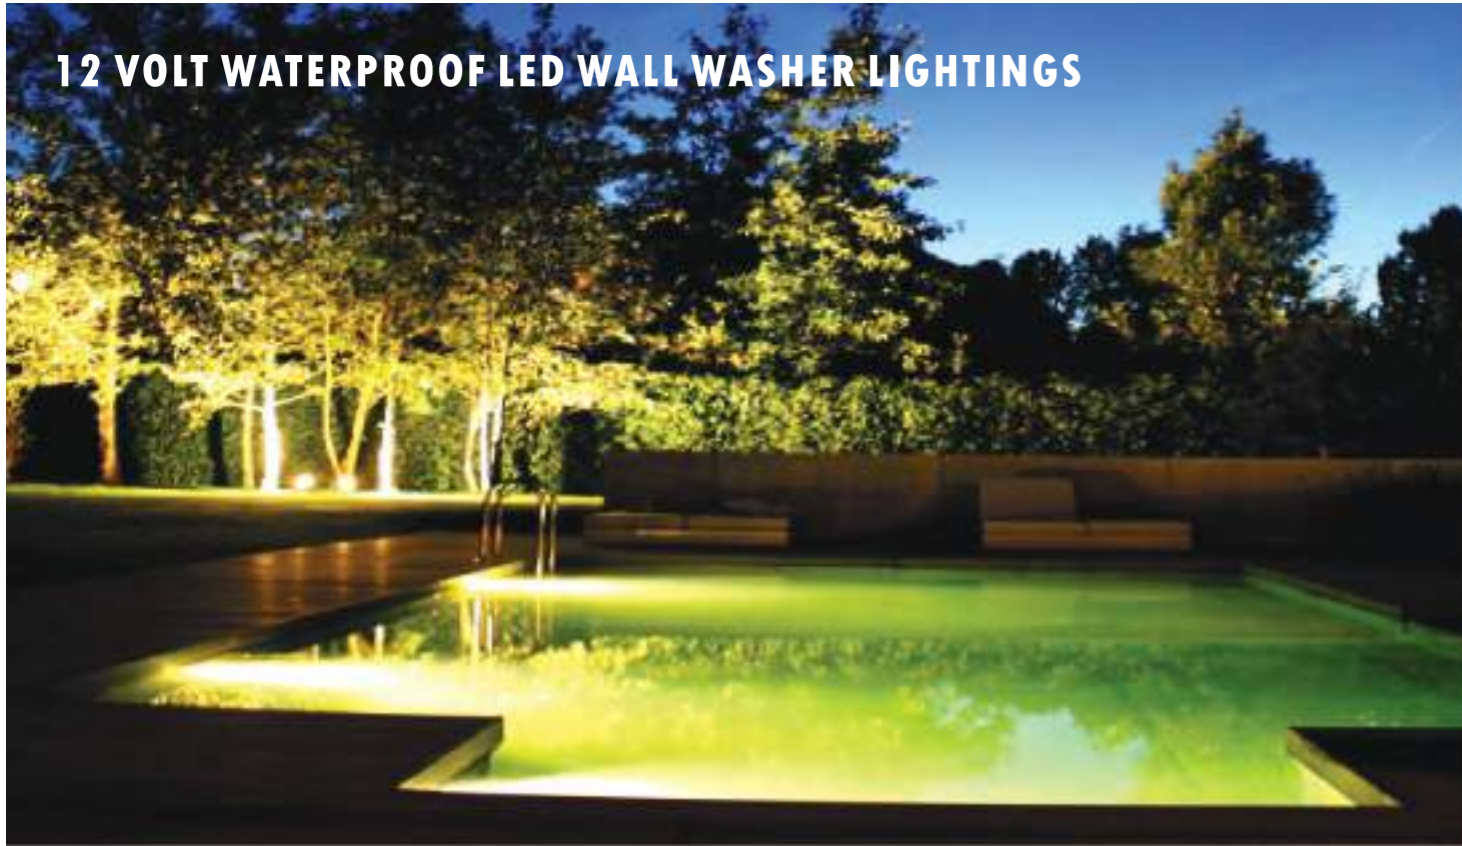

PVC Anti Corrosion
Acid Resistant
Alkali Resistant
12VOLT LOW VOLTAGE LED LIGHTS
POLYPROPYLENE FLOOD LIGHTS

12 VOLT WATERPROOF LED WALL WASHER LIGHTINGS

18-WATT WATERPROOF SINGLE COLOUR LED WALL WASHER LIGHTINGS