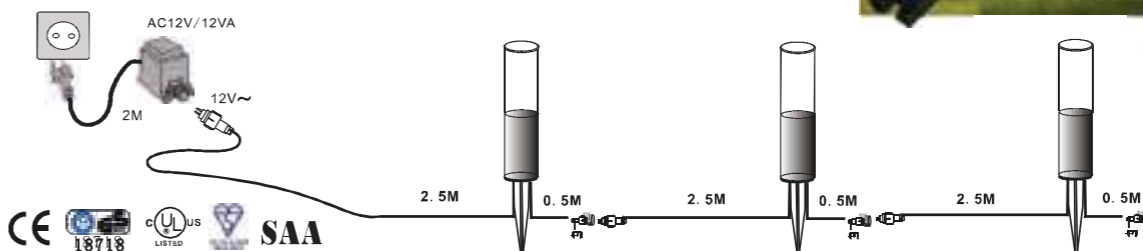

STAINLESS STEEL #304

3-WATT 12 VOLT OUTDOOR WATERPROOF LED LAWN LIGHT KIT

KL0910W-3

Measures: φ76X300mm
Input Power: AC 12V
Working Power: 3x3 Watt
Light Cable: VDE/H05RN-F (2x1.0mm²) 3x3M
Temperature Of Work Place: -15°C~+80°C
Life Span: 30000 Hours
LED Exchangeable Bulb: # KMA081SW